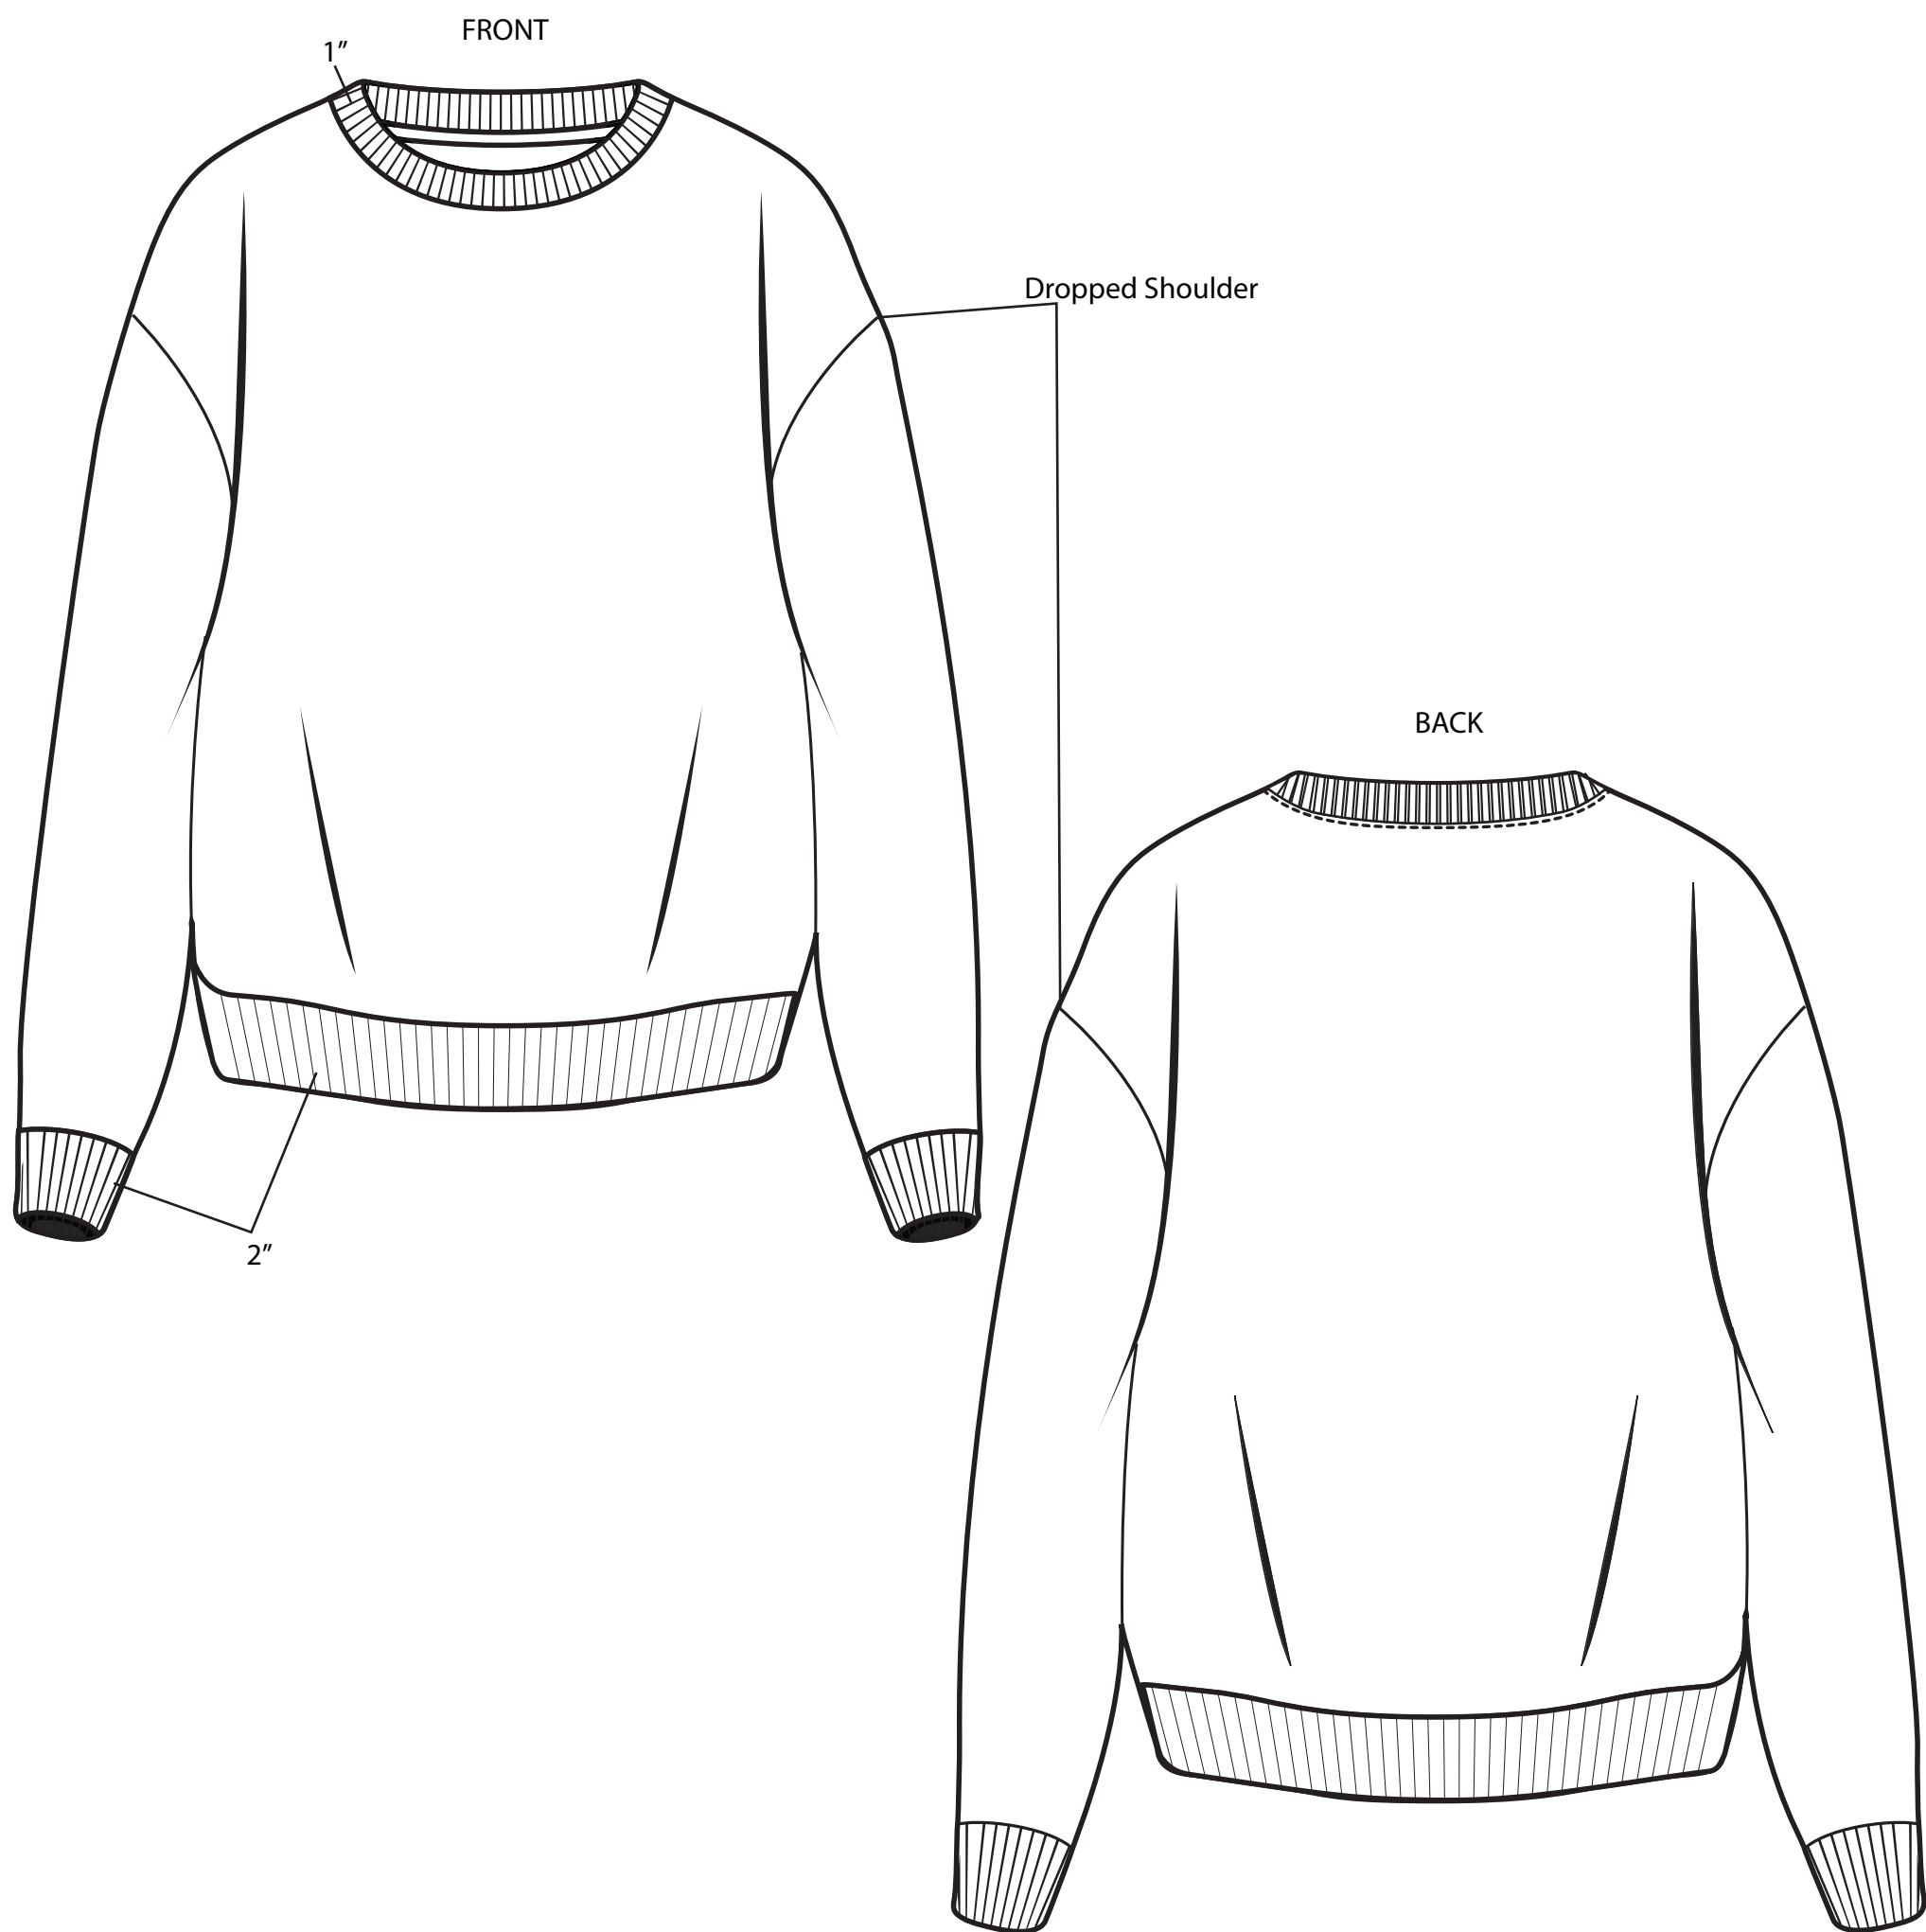

### Details:

- Lt wt terry or fleece knit sweater
- Screen print graphic 2.5" from neckline
- 2x2 self rib at neckline, sleeve & sweep openings

White